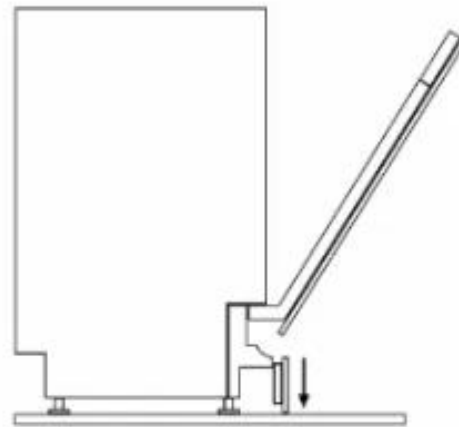

- (1) for appliances with a fascia:  
Fascia height: 114-143 mm
- (2) Appliance height 81.5 cm: 650-675 mm  
Appliance height 86.5 cm: 700-725 mm

- (3) Appliance height 81.5 cm: min. 755 mm  
Appliance height 86.5 cm: min. 805 mm

measurements in mm